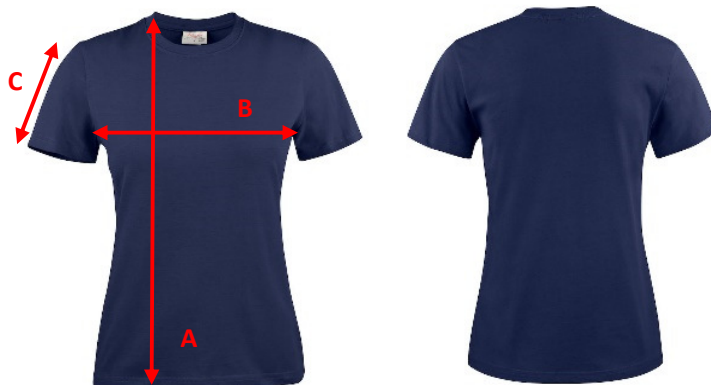

**SIZE CHART**

**Brand: PRINTER ACTIVE WEAR**  
**Style: 2264014 HEAVY T-SHIRT**  
**LADY**

	<b>XS</b>	<b>S</b>	<b>M</b>	<b>L</b>	<b>XL</b>	<b>XXL</b>
A) body length	62	64	66	68	70	72
B) 1/2 chest	44	46	48	51	54	57
C) Sleeve length	16	16,5	17	17,5	18	18,5

*All measurements are indicative with minimum tolerance of 1 cm*